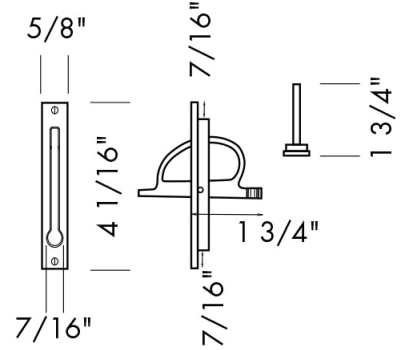

### Pocket Door Edge Pull

5/8" x 4 1/16"

Shown in Closed Position

available through

**index-d**

1-877-777-0592

[www.index-d.com](http://www.index-d.com)

SUN VALLEY BRONZE