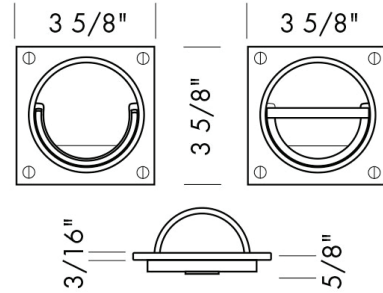

### Squash Court Pocket Door Flush Pull

3 5/8" x 3 5/8" x 5/8" thick

available through

**index-d**

1-877-777-0592

[www.index-d.com](http://www.index-d.com)

SUN VALLEY BRONZE

available through