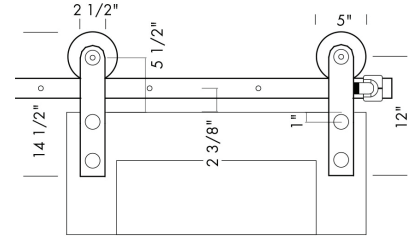

4' - 12' Standard Lengths Single or Double, Custom Lengths Available

available through

**index-d**

1-877-777-0592

www.index-d.com

SUN VALLEY BRONZE

FINISHES

CMP-1100LS