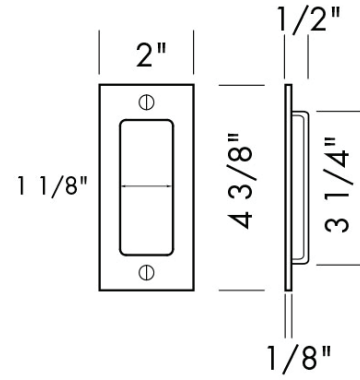

SUN VALLEY BRONZE

FINISHES

CONTEMPORARY COLLECTION

FP - 200

Pocket Door Flush Pull

2" x 4 3/8"

available through

**index-d**

### Squash Court Pocket Door Flush Pull

3 5/8" x 3 5/8" x 5/8" thick

available through

**index-d**

1-877-777-0592

[www.index-d.com](http://www.index-d.com)

SUN VALLEY BRONZE

available through