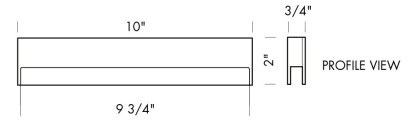

### Pocket Door Edge Pull

1 1/4" x 8"

Shown in Open Position

available through

**index-d**

1-877-777-0592

[www.index-d.com](http://www.index-d.com)

SUN VALLEY BRONZE

FINISHES

FEP - 210  
Flush Edge Pull

10" x 2" x 3/4"

available through

**index-d**

1-877-777-0592

[www.index-d.com](http://www.index-d.com)

[www.sunvalleybronze.com](http://www.sunvalleybronze.com) 706 South Main Street, Bellevue, Idaho 83313 | 866.788.3631