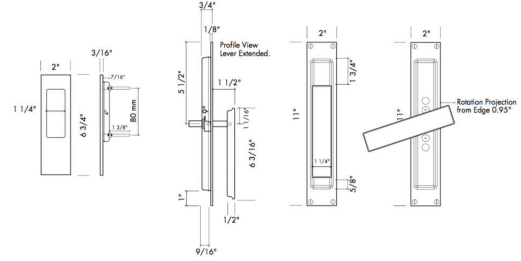

4' - 12' Standard Lengths Single or Double, Custom Lengths Available

available through

**index-d**

1-877-777-0592

www.index-d.com

SUN VALLEY BRONZE

FINISHES

CMP-1100LS

### Flush Lift and Slide Set

2" x 11" - 2" x 6 3/4"

available through

**index-d**

1-877-777-0592

www.index-d.com

SUN VALLEY BRONZE

FINISHES