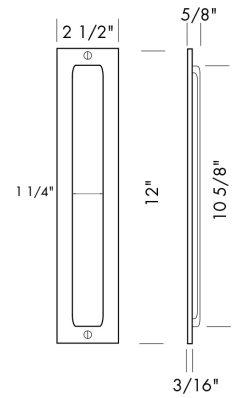

### Pocket Door Edge Pull

1 1/4" x 8"

Shown in Open Position

available through

**index-d**

1-877-777-0592

[www.index-d.com](http://www.index-d.com)

SUN VALLEY BRONZE

FINISHES

FEP - 210  
Flush Edge Pull

10" x 2" x 3/4"

available through

**index-d**

1-877-777-0592

[www.index-d.com](http://www.index-d.com)

[www.sunvalleybronze.com](http://www.sunvalleybronze.com) 706 South Main Street, Bellevue, Idaho 83313 | 866.788.3631

## Pocket Door Flush Pull

2 1/2" x 12"

available through

**index-d**

1-877-777-0592

[www.index-d.com](http://www.index-d.com)

[www.sunvalleybronze.com](http://www.sunvalleybronze.com) 706 South Main Street, Bellevue, Idaho 83313 | 866.788.3631