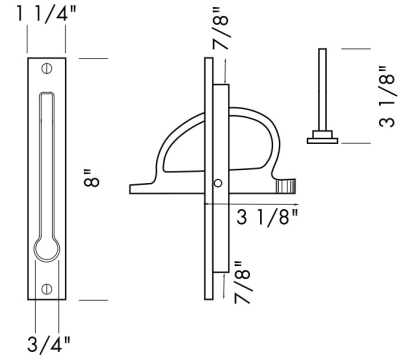

### Pocket Door Edge Pull

5/8" x 4 1/16"

Shown in Closed Position

available through

**index-d**

1-877-777-0592

[www.index-d.com](http://www.index-d.com)

SUN VALLEY BRONZE

### Pocket Door Edge Pull

1 1/4" x 8"

Shown in Open Position

available through

**index-d**

1-877-777-0592

[www.index-d.com](http://www.index-d.com)

SUN VALLEY BRONZE

FINISHES

FEP - 210  
Flush Edge Pull

10" x 2" x 3/4"

available through

**index-d**

1-877-777-0592

[www.index-d.com](http://www.index-d.com)

[www.sunvalleybronze.com](http://www.sunvalleybronze.com) 706 South Main Street, Bellevue, Idaho 83313 | 866.788.3631