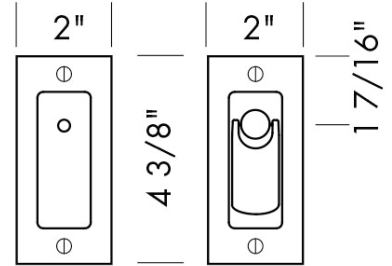

available through

index-d

1-877-777-0592

www.index-d.com