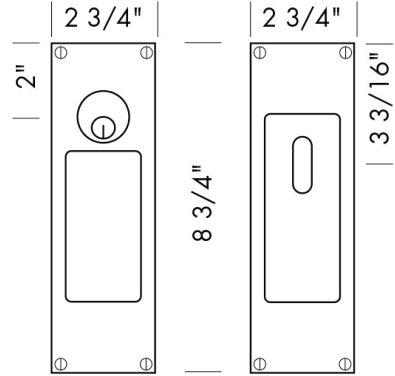

FINISHES

CONTEMPORARY COLLECTION

CS - FP450ML

Locking Pocket Door Set

2 3/4" x 8 3/4"

available through

**index-d**

1-877-777-0592