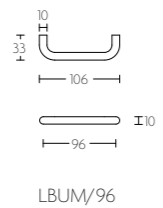

LBTM/96

massieve meubelgreep | solid cabinet handle

LBTM/96

mat roestvast staal satin stainless steel

LBUM/96

massieve meubelgreep | solid cabinet handle

LBUM/96

mat roestvast staal satin stainless steel