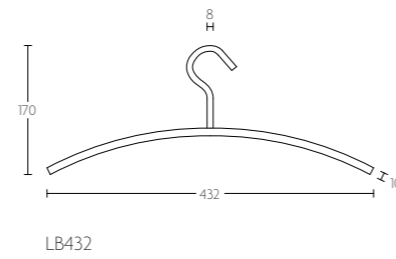

BASIC

LB432

massieve kledinghanger | solid coat hanger

mat roestvast staal
satin stainless steel

BASIC SOLIDE

LBS-D

dikwandige deurkruk vast-draaibaar, ongeveer op 3mm massief schild
voorzien van hoogwaardige polymeer glijlager
bevestiging (M5) eenzijdig zichtbaar

unsprung lever handle
with thicker gauge tube wall attached to 3mm solid plate