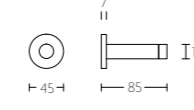

LB85

mat roestvast staal satin stainless steel

LB306

garderobehaak | projecting coat rail

LB306

mat roestvast staal satin stainless steel

BASIC

LB432