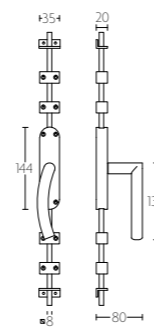

KO-LBIV

mat roestvast staal satin stainless steel

KO-LBIX krukespagolet inclusief vier geleiders, twee eindstukjes en twee stangen standaard geschikt tot 2900mm

espagnolette bolt with top and bottom receiver plate, two rods and four rod guides standard to suit 2900mm