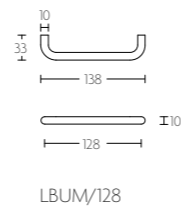

LBUM/128

mat roestvast staal satin stainless steel

LBTM/128

massieve meubelgreep | solid cabinet handle