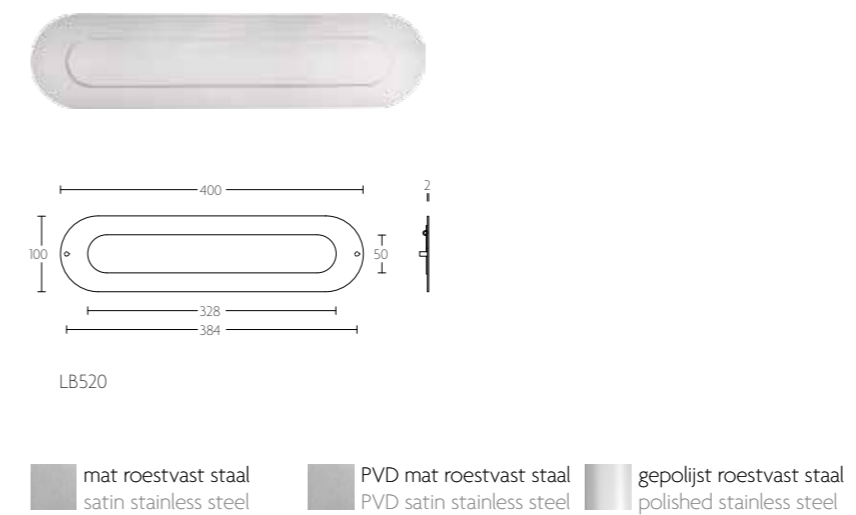

LB520 buitenbriefplaat | letter plate