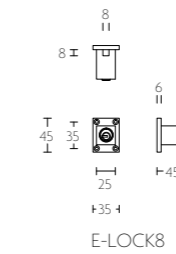

E-LOCK8

mat roestvast staal
satin stainless steel

gepolijst roestvast staal
polished stainless steel