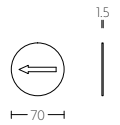

LBP70G

mat roestvast staal
satin stainless steel

LBP70H

pictogram 'roken'
te verlijmen | symbol 'smoking'
for glue fitting