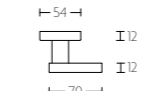

LB702V

mat roestvast staal satin stainless steel | PVD mat roestvast staal PVD satin stainless steel | gepolijst roestvast staal polished stainless steel