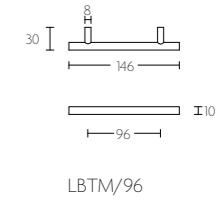

LBTM/96

mat roestvast staal satin stainless steel

LBUM/96

massieve meubelgreep | solid cabinet handle