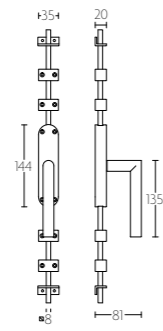

espagnolette bolt with top and bottom receiver plate, two rods and four rod guides
standard to suit 2900mm

KO-LBI

mat roestvast staal
satin stainless steel

gepolijst roestvast staal
polished stainless steel

KO-LBII krukespagolet inclusief vier geleiders, twee eindstukjes en twee stangen standaard geschikt tot 2900mm

espagnolette bolt with top and bottom receiver plate, two rods and four rod guides standard to suit 2900mm