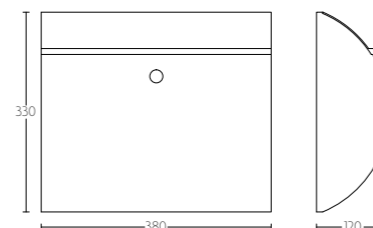

VEGA

mailbox inclusief cilinderslot | mailbox including cylinder lock

VEGA

mat roestvast staal AISI 316 satin stainless steel AISI 316

SIRIUS

mailbox inclusief cilinderslot | mailbox including cylinder lock