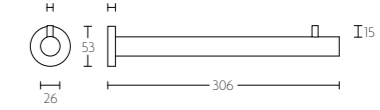

LB85

mat roestvast staal satin stainless steel

LB306

garderobehaak | projecting coat rail

LB306

mat roestvast staal satin stainless steel

BASIC

LB432