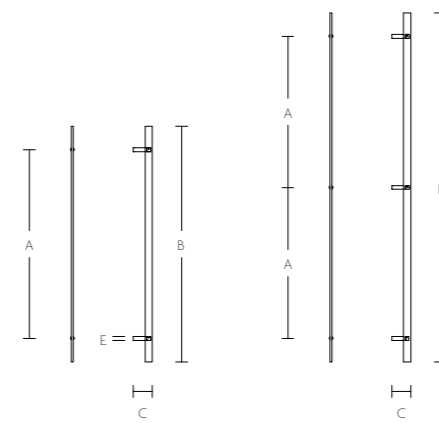

solid pull handle for timber, glass or aluminium doors
bolt through, concealed or back to back fixings

KRAMER

standaard maten | standard sizes

A	B	C	E Ø
400	600	80	16
800	1000	80	16
640	1480	80	16

tevens maatwerk verkrijgbaar
also custom made sizes available