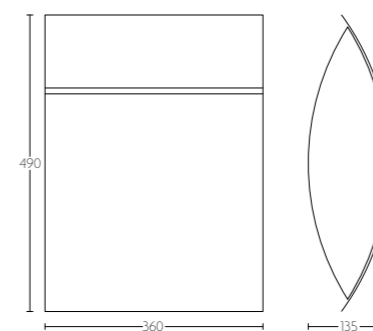

CAPELLA

mat roestvast staal AISI 316 satin stainless steel AISI 316

VEGA

mailbox inclusief cilinderslot | mailbox including cylinder lock