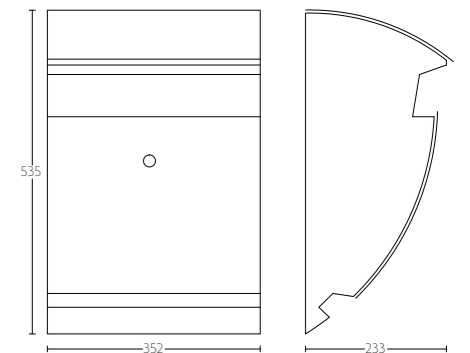

ANTARES

mailbox inclusief cilinderslot | mailbox including cylinder lock

ANTARES

mat roestvast staal AISI 316 satin stainless steel AISI 316

ARCTURUS

mailbox inclusief cilinderslot | mailbox including cylinder lock