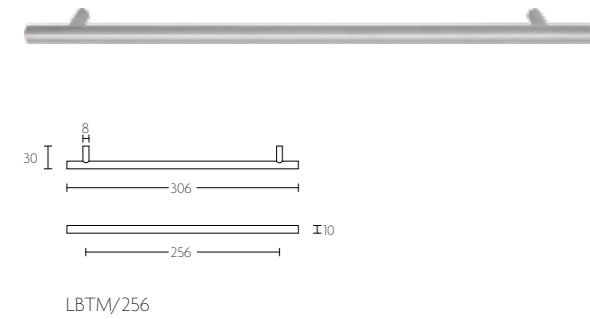

LBTM/192

massieve meubelgreep | solid cabinet handle

LBTM/192

mat roestvast staal satin stainless steel

BASIC

LBTM/256 massieve meubelgreep | solid cabinet handle

mat roestvast staal
satin stainless steel

LBP10 massieve meubelknop | solid cabinet knob