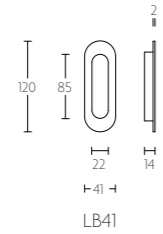

BASIC

LB41

inbouwkom te verlijmen | flush pull for glue fitting

LB41

mat roestvast staal satin stainless steel | gepolijst roestvast staal polished stainless steel

LB65

inbouwkom te verlijmen | flush pull for glue fitting