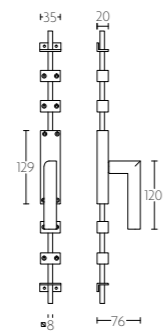

espagnolette bolt with top and bottom receiver plate, two rods and four rod guides  
standard to suit 2900mm

K-PBT22

mat roestvast staal/eikenhout | mat roestvast staal/eikenhout zwart  
satin stainless steel/oak wood | satin stainless steel/oak wood black

K-PBL23

krukespagolet inclusief vier geleiders, twee eindstukjes en twee stangen  
standaard geschikt tot 2900mm

espagnolette bolt with top and bottom receiver plate, two rods and four rod guides  
standard to suit 2900mm