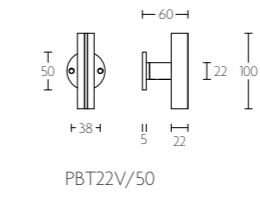

PBT22V/50

mat roestvast staal/eikenhout | mat roestvast staal/eikenhout zwart
satin stainless steel/oak wood | satin stainless steel/oak wood black