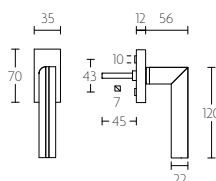

PBL22-DK

mat roestvast staal/eikenhout
satin stainless steel/oak wood

mat roestvast staal/eikenhout zwart
satin stainless steel/oak wood black

PBT22-DK

draaikiepgarnituur niet afsluitbaar

non-locking tilt and turn window handle