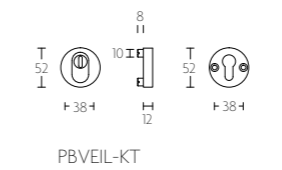

PBVEIL-KT

mat roestvast staal
satin stainless steel

PB23-50

massieve veiligheidsschilden met vaste knop, ten behoeve van deurkruk

solid security plates with fixed knob to suit lever handle