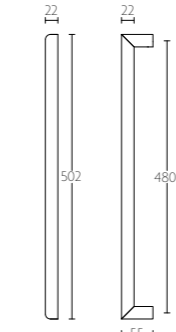

PB423

mat roestvast staal
satin stainless steel

PBVEIL

massieve veiligheidscilinderrozet | solid security escutcheons