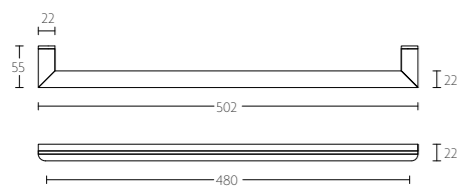

PB22/480

mat roestvast staal/eikenhout | mat roestvast staal/eikenhout zwart
satin stainless steel/oak wood | satin stainless steel/oak wood black