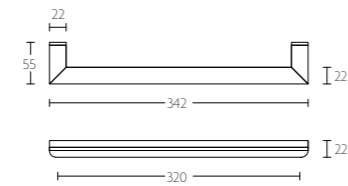

PB22/320

mat roestvast staal/eikenhout | mat roestvast staal/eikenhout zwart
satin stainless steel/oak wood | satin stainless steel/oak wood black

PB22/480 massieve meubelgreep | solid cabinet handle