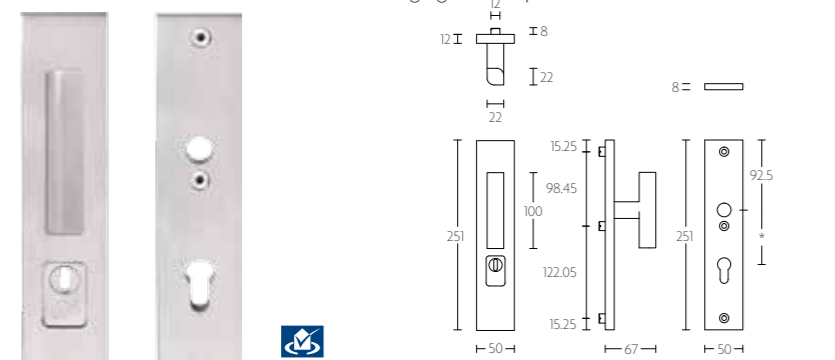

TWO by PIET BOON

PB23-50KT massieve veiligheidsschilden met vaste knop, ten behoeve van deurkruk met kentrekbeveiliging | solid security plates with fixed knob to suit lever handle with cylinder protection cover

PB23-50KT * afstand opgeven bij bestelling
* state distance on order

mat roestvast staal
satin stainless steel

LSQSM-50 massieve veiligheidsschilden ten behoeve van deurkrukken | solid security plates to suit lever handles