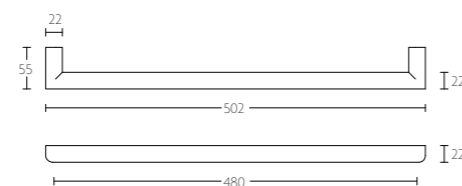

mat roestvast staal  
satin stainless steel

PB23/320 massieve meubelgreep | solid cabinet handle

PB23/320

mat roestvast staal  
satin stainless steel

PB23/480 massieve meubelgreep | solid cabinet handle

PB23/480