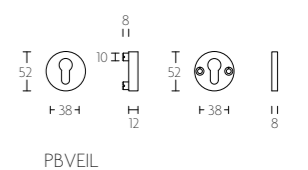

PBVEIL

mat roestvast staal
satin stainless steel

PBVEIL-KT

massieve veiligheidscilinderrozet met kerntrekbeveiliging

solid security escutcheons with cylinder protection cover