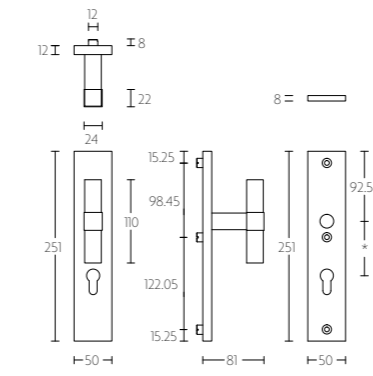

VOLUME

E-LOCK8

slot ten behoeve van
espagnoletstang 8mm | lock for espagnolette
rod 8mm

mat roestvast staal
satin stainless steel

VOLUME

V22V

massieve voordeurknop
vast op rozet | solid front door knob
fixed on rose

mat roestvast staal
satin stainless steel

V360

greep tbv houten, glazen of
aluminium deuren
doorgaande, niet-doorgaande of
paarsgewijze bevestiging | pull handle for timber, glass or
aluminium doors
bolt-through, concealed
or back to back fixings

mat roestvast staal
satin stainless steel

V22-50

massieve veiligheidsschilden
met vaste knop, ten behoeve
van deurkruk | solid security plates with fixed
knob to suit lever handle