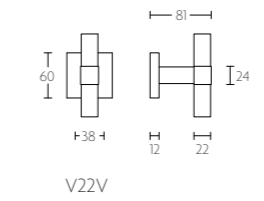

VOLUME

V22V

massieve voordeurknop
vast op rozet | solid front door knob
fixed on rose