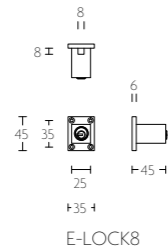

espagnolette bolt with top and bottom receiver plate, two rods and four rod guides
standard to suit 2900mm

mat roestvast staal
satin stainless steel

VOLUME

E-LOCK8

slot ten behoeve van
espagnoletstang 8mm | lock for espagnolette
rod 8mm