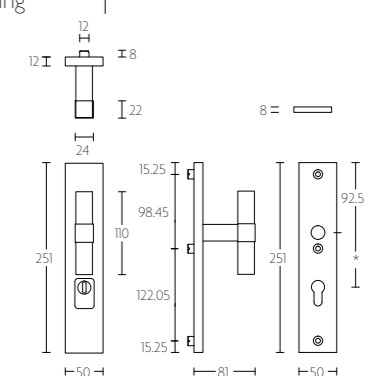

V22-50KT

massieve veiligheidsschilden
met vaste knop, ten behoeve
van deurkruk
met kerntrekbeveiliging | solid security plates with fixed
knob to suit lever handle
with cylinder protection cover